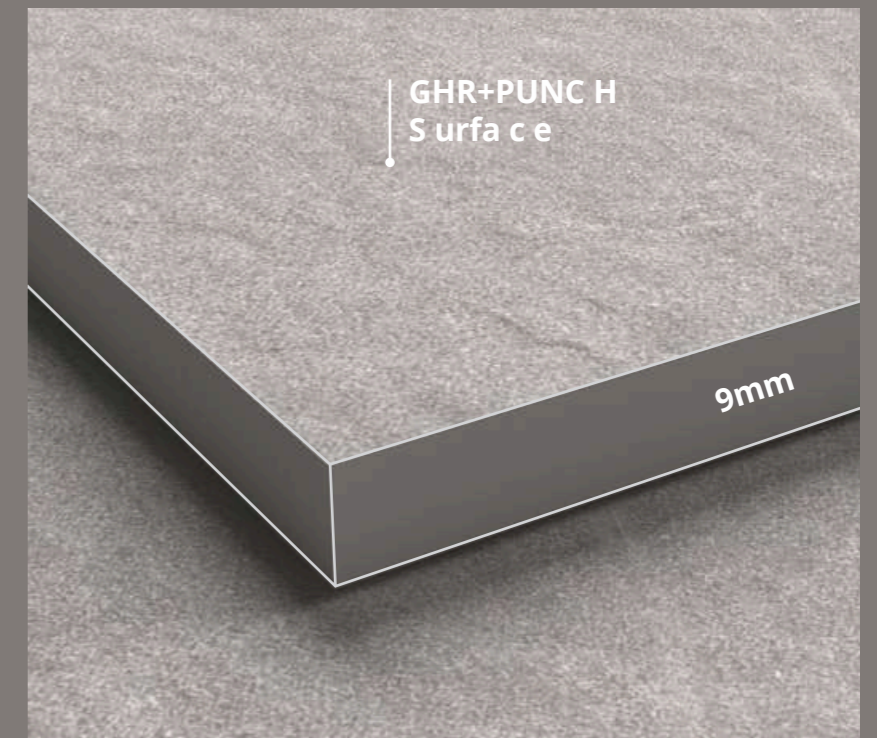

Choose durability with the Our Collection

OurCollection is a remarkable combination of durability and opulence. These 600x1200mm surfaces with GHR+Punch effect highlight your space with aesthetically appealing and captivating textures. Its robust and long-lasting strength makes it an ideal choice for any setting. The finesse of these surfaces adds luxury and class to your space.

**600x
1 200mm**

M arazzi

Exploring the
beauty of dual
splendor

Palato

LUXERA
SURFACE
CRAFTING THE ERA OF LUXURY

The artistry of
9 captivating
shades

A spectrum of style and durability

Available in striking tints and finishes, these surfaces elevate any design with a touch of luxury. They allow for endless creative possibilities, ensuring lasting resilience and magnificence.