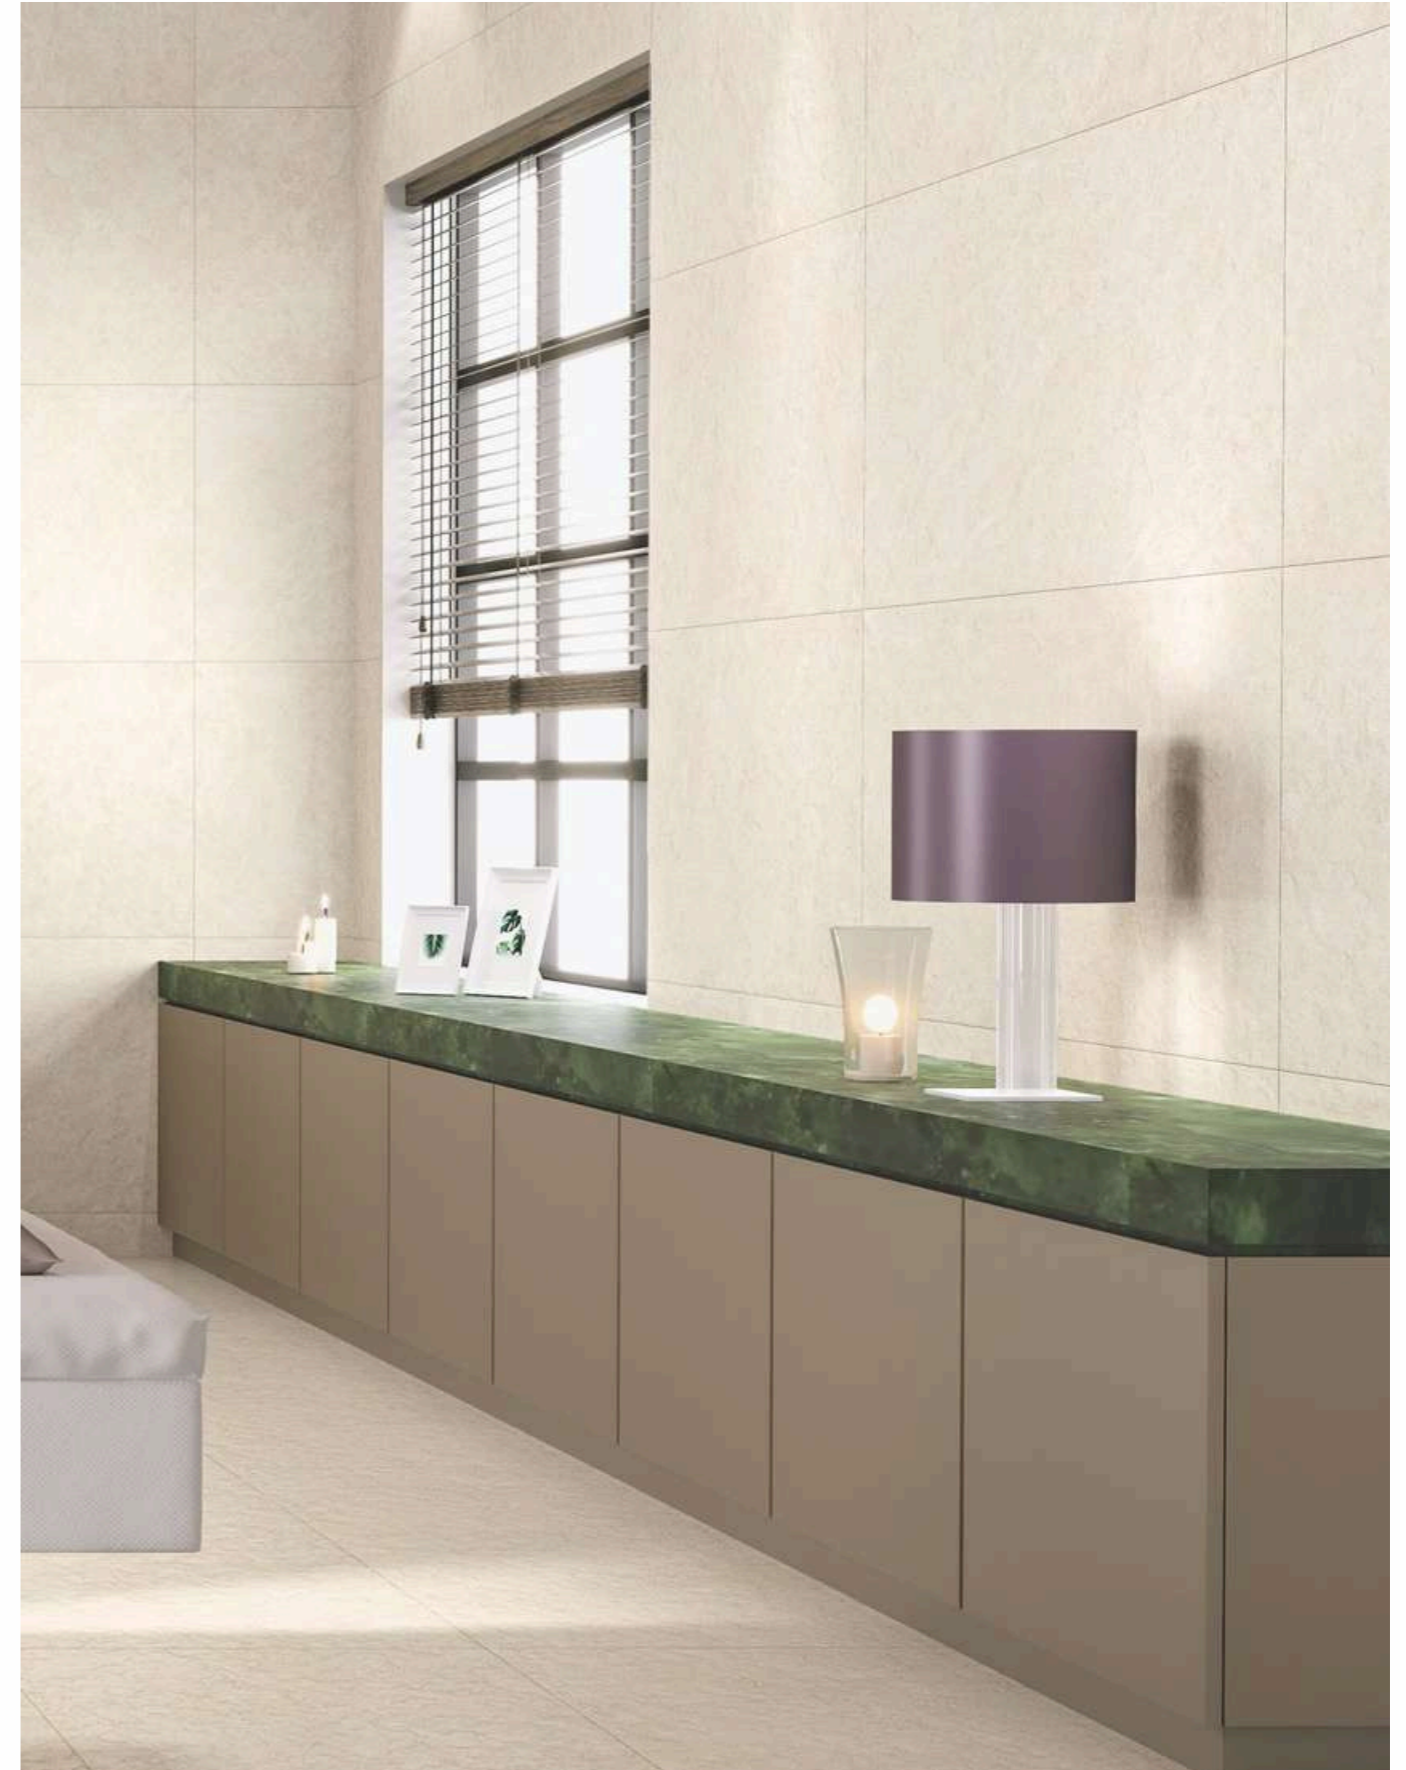

Wall : MARAZZI TAUPE & PALATO SILVER / 600x1200mm / GHR+Punch Surface
Floor : MARAZZI TAUPE / 600x1200mm / GHR+Punch Surface

DESIGN
MARAZZI BEIGE

600x1200mm / GHR+Punch Surface
9mm Thickness

Wall : MARAZZI BEIGE / 600x1200mm / GHR+Punch Surface
Floor : MARAZZI BEIGE / 600x1200mm / GHR+Punch Surface