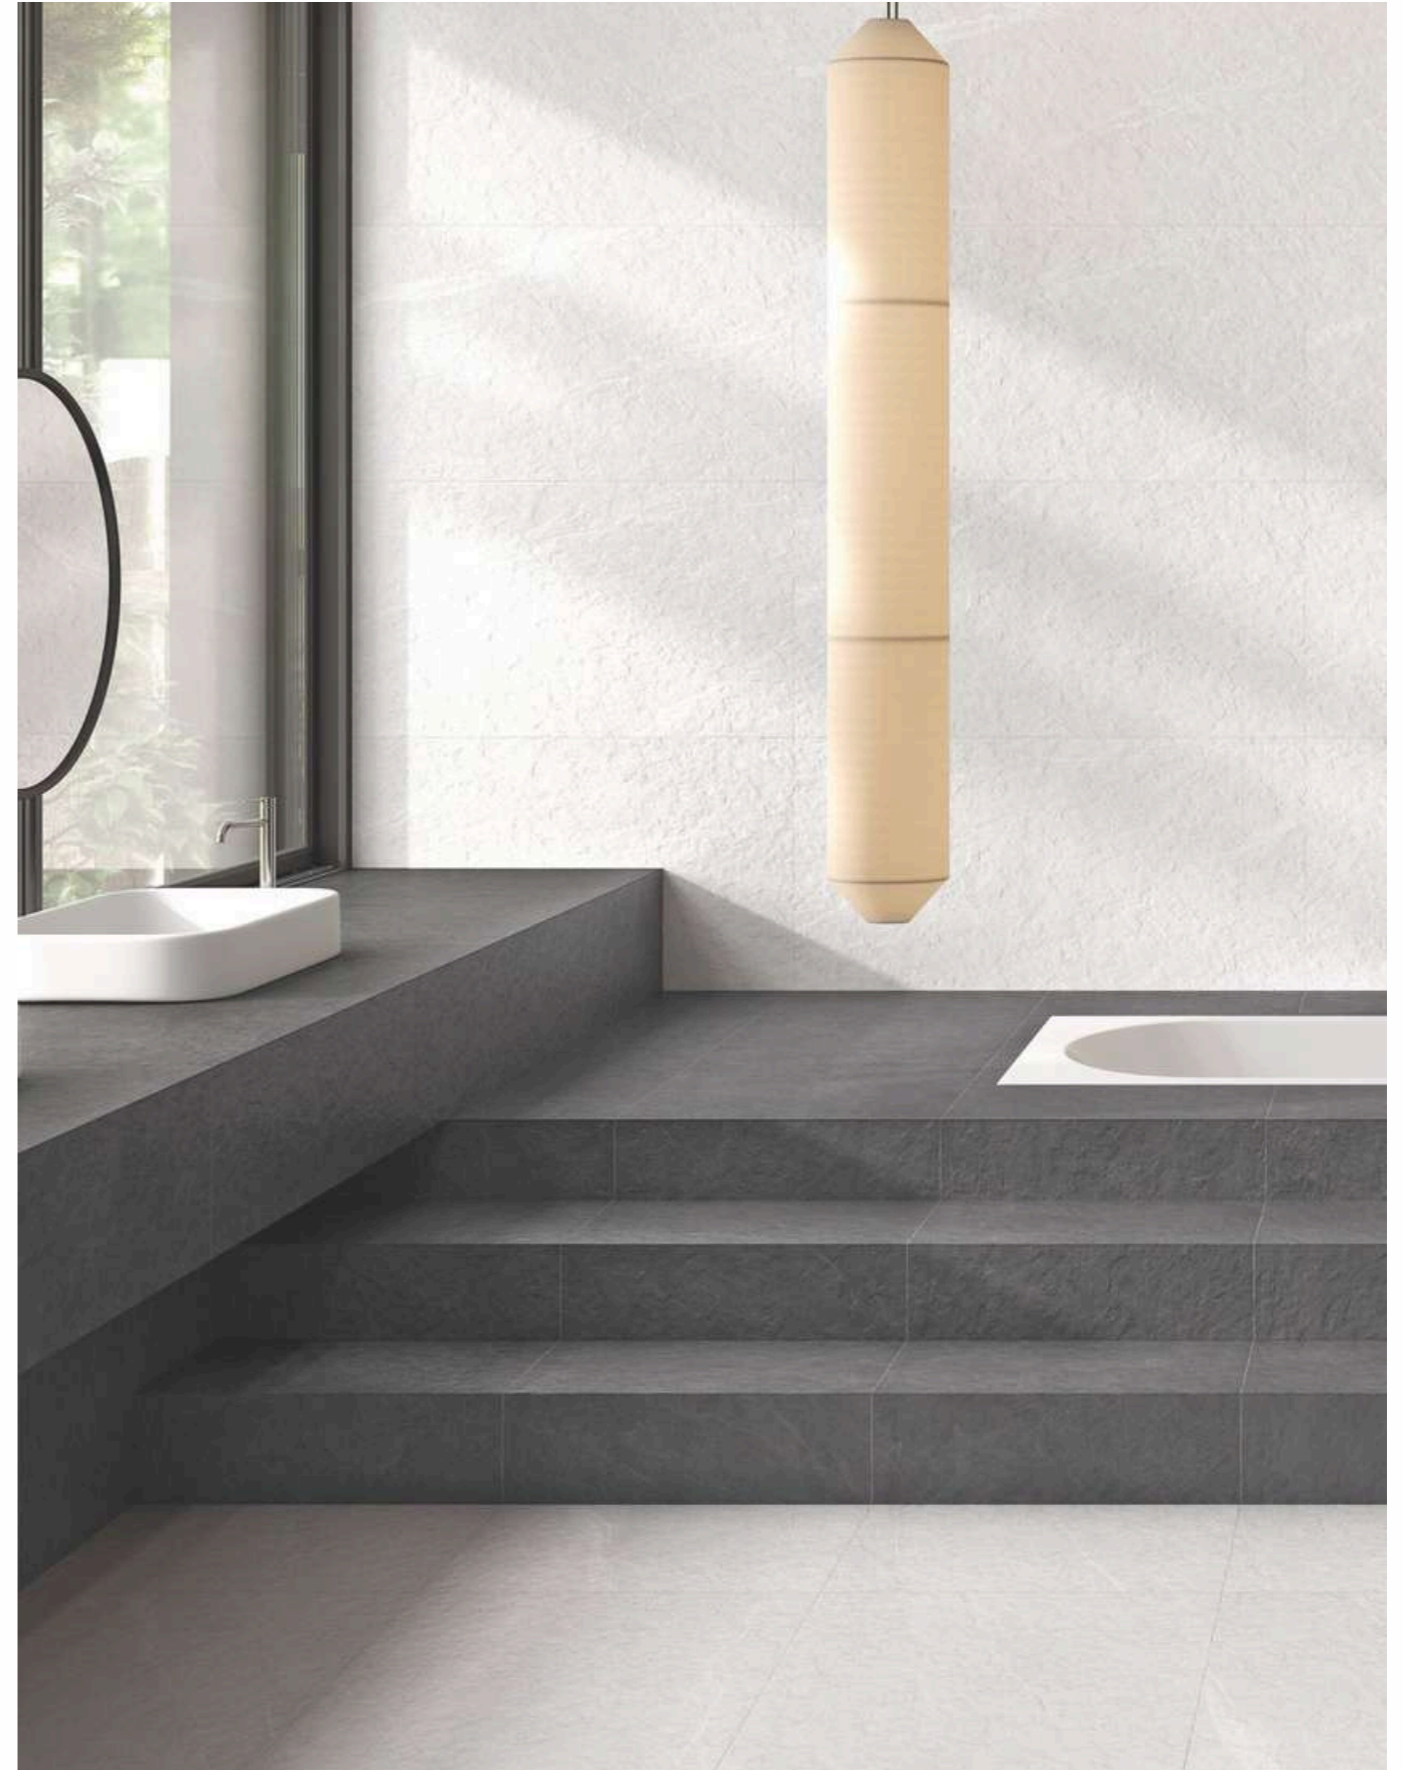

DESIGN
PALATO SILVER

600x1200mm / GHR+Punch Surface
9mm Thickness

Wall : PALATO SILVER & TAUPE / 600x1200mm / GHR+Punch Surface
Floor : PALATO SILVER & TAUPE / 600x1200mm / GHR+Punch Surface